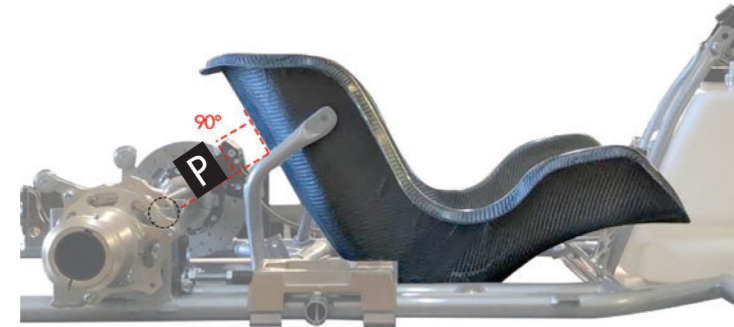

size	dimension (cm)					α°			SILVER weight (gr)			Xlight weight (gr)
	b	a	c	d	h	30°	32°	34°	STANDARD	EXT	CLOSEDGE	STANDARD
BABY	22,5	24,5	27,5	31,5	24,0	✓			850	660	980	
A0	22,5	24,5	27,5	31,5	28,0	✓			900	710	1040	700
A1	24,0	26,0	29,0	33,0	29,0	✓			990	790	1130	
A3	25,5	27,5	30,5	34,0	29,5	✓			1020	820	1180	
B1	25,5	27,5	30,5	38,0	31,0		✓		1150		1300	950
B3	27,0	29,0	32,0	38,5	31,3		✓		1200		1360	
BH3	28,5	30,5	33,0	40,0	31,5		✓		1240		1540	1050
BH5	30,0	32,0	34,5	41,0	32,0		✓		1350		1550	
C5	31,0	33,0	35,5	41,5	32,5		✓		1460		1690	1300
C7	32,5	34,5	36,5	42,0	33,0		✓		1480		1720	
D5	34,0	36,0	38,0	43,0	34,0			✓	1760		1900	1550
D7	35,5	37,5	39,0	44,0	34,0			✓	1820		2040	
E1	36,5	42,0	39,5	45,5	36,0			✓	1700		1920	1550

Height: Bottom of the seat, level with the bottom of the chassis

Mini
Category Mini
Distance "P" 13cm

Junior | Senior | Shifter

Category Junior | Senior | Shifter
Distance "P"
 Junior 14-15cm
 Senior 13cm
 Shifter 11.5-12cm

Height: Bottom of the seat, level with the bottom of the chassis