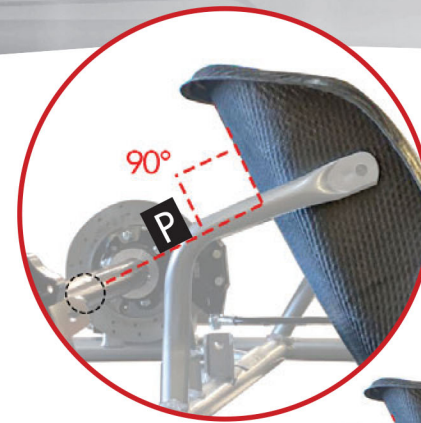

size	dimension (cm)					α°			SILVER weight (gr)			Xlight weight (gr)
	b	a	c	d	h	30°	32°	34°	STANDARD	EXT	CLOSEDGE	STANDARD
BABY	22,5	24,5	27,5	31,5	24,0	✓			850	660	980	
A0	22,5	24,5	27,5	31,5	28,0	✓			900	710	1040	700
A1	24,0	26,0	29,0	33,0	29,0	✓			990	790	1130	
A3	25,5	27,5	30,5	34,0	29,5	✓			1020	820	1180	
B1	25,5	27,5	30,5	38,0	31,0		✓		1150		1300	950
B3	27,0	29,0	32,0	38,5	31,3		✓		1200		1360	
BH3	28,5	30,5	33,0	40,0	31,5		✓		1240		1540	1050
BH5	30,0	32,0	34,5	41,0	32,0		✓		1350		1550	
C5	31,0	33,0	35,5	41,5	32,5		✓		1460		1690	1300
C7	32,5	34,5	36,5	42,0	33,0		✓		1480		1720	
D5	34,0	36,0	38,0	43,0	34,0			✓	1760		1900	1550
D7	35,5	37,5	39,0	44,0	34,0			✓	1820		2040	
E1	36,5	42,0	39,5	45,5	36,0			✓	1700		1920	1550

Height: Bottom of the seat, level with the bottom of the chassis

Mini
Category Mini
Distance "P" 13cm

Junior | Senior | Shifter

Category Junior | Senior | Shifter
Distance "P"
 Junior 14-15cm
 Senior 13cm
 Shifter 11.5-12cm

Height: Bottom of the seat, level with the bottom of the chassis