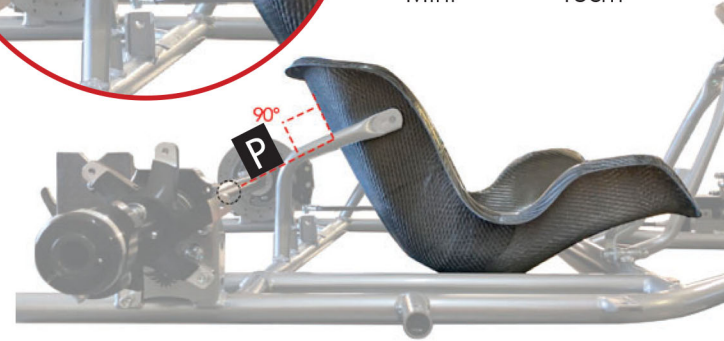

size	dimension (cm)					α°			SILVER weight (gr)			Xlight weight (gr)
	b	a	c	d	h	30°	32°	34°	STANDARD	EXT	CLOSEDGE	STANDARD
BABY	22,5	24,5	27,5	31,5	24,0	✓			850	660	980	
A0	22,5	24,5	27,5	31,5	28,0	✓			900	710	1040	700
A1	24,0	26,0	29,0	33,0	29,0	✓			990	790	1130	
A3	25,5	27,5	30,5	34,0	29,5	✓			1020	820	1180	
B1	25,5	27,5	30,5	38,0	31,0		✓		1150		1300	950
B3	27,0	29,0	32,0	38,5	31,3		✓		1200		1360	
BH3	28,5	30,5	33,0	40,0	31,5		✓		1240		1540	1050
BH5	30,0	32,0	34,5	41,0	32,0		✓		1350		1550	
C5	31,0	33,0	35,5	41,5	32,5		✓		1460		1690	1300
C7	32,5	34,5	36,5	42,0	33,0		✓		1480		1720	
D5	34,0	36,0	38,0	43,0	34,0			✓	1760		1900	1550
D7	35,5	37,5	39,0	44,0	34,0			✓	1820		2040	
E1	36,5	42,0	39,5	45,5	36,0			✓	1700		1920	1550

Height: Bottom of the seat, level with the bottom of the chassis

Mini
Category Mini
Distance "P" 13cm

Junior | Senior | Shifter

Category Junior | Senior | Shifter
Distance "P"
 Junior 14-15cm
 Senior 13cm
 Shifter 11.5-12cm

Height: Bottom of the seat, level with the bottom of the chassis